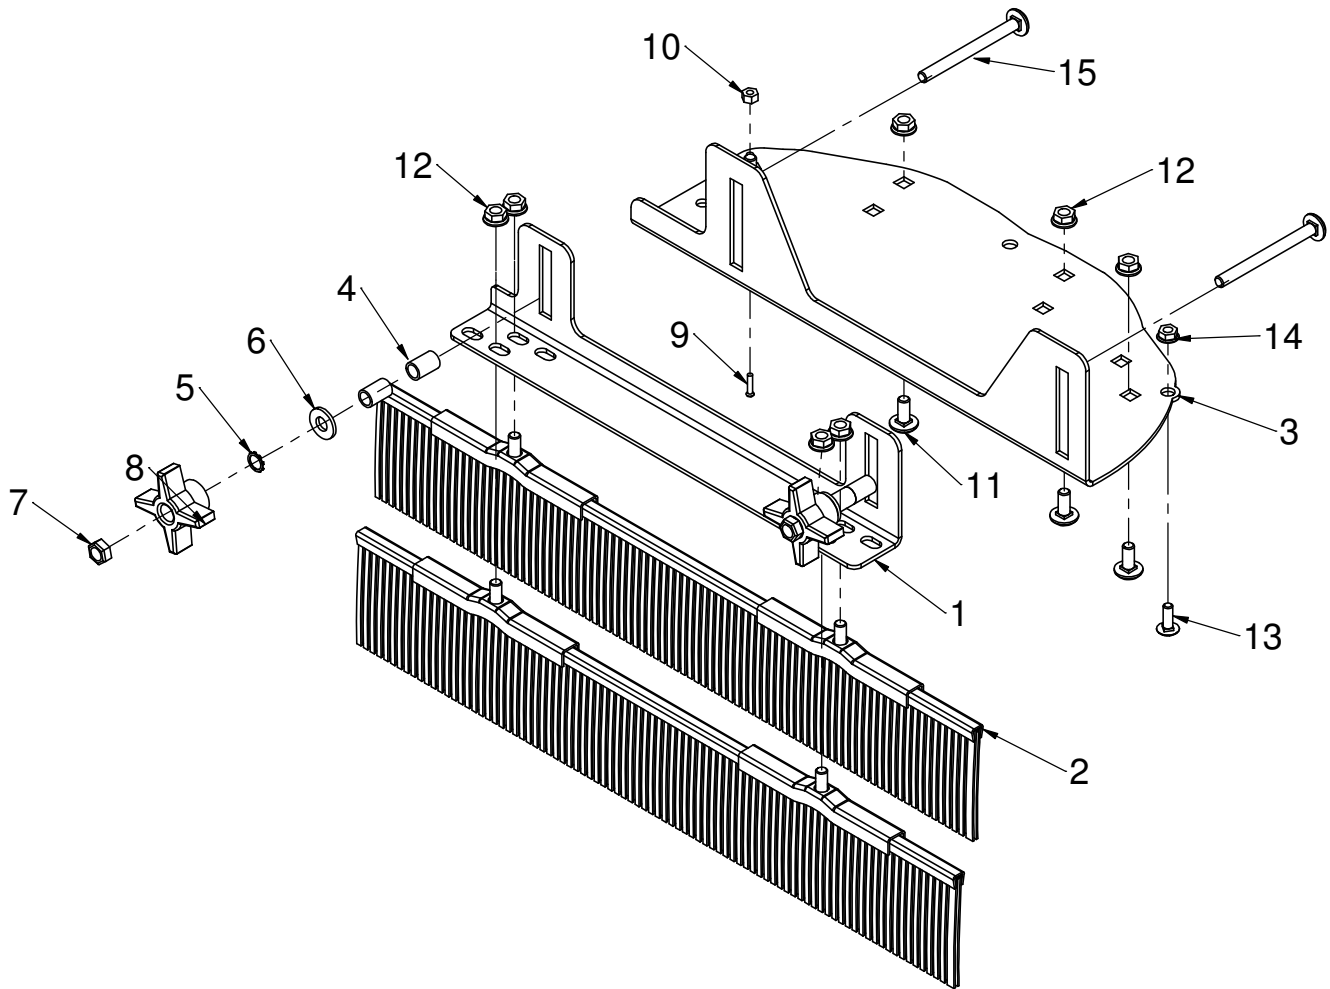

48"/54" Grass Groomer LP1002

PIN Prefixes:	Model Number	Description	PIN Prefix
	LP1002	48"/54" Grass Groomer	

(To file a warranty claim for this product, you will need to enter this PIN Prefix into correct field on the JD WIN system.)

ITEM #	PART #	DESCRIPTION	QTY.
1	ST60029	Brush Support	1
2	ST60050	Brush Assembly 22"	2
3	ST60028	Brush Mount Frame	1
4	ST43725	Spacer	4
5	ST65026	3/8" Star Lock Washer	2
6	ST65003	3/8 Flat Washer	2
7	ST65066	3/8 Stover Nut	2
8	ST43289	3/8 Plastic Knob	2
9	ST65022	8-32 x 5/8 Bolt	1
10	ST65025	8-32 Nut	1
11	ST65006	5/16 x 3/4 Carriage Bolt	4
12	ST65008	5/16 Flange Nut	8
13	ST65053	1/4 x 3/4 Carriage Bolt	1
14	ST65073	1/4" Flange Nut	1
15	ST65002	3/8 x 3-1/2 Carriage Bolt	2